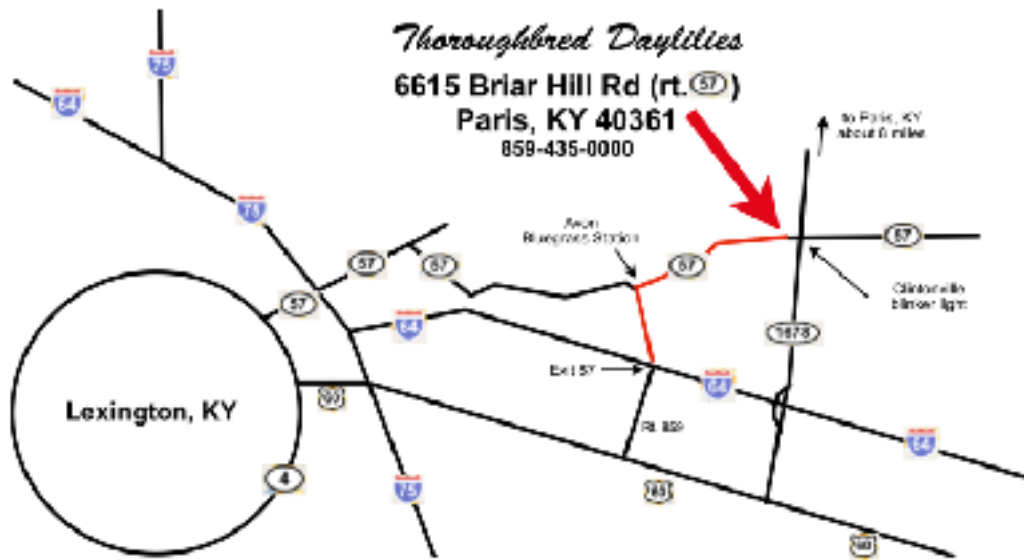

Cultivar	Hybridizer + Description	Price
You Look Marvelous	Rice, A+J '98, 32x5.5" cream w/ pink blush, e, re, se, tet	35
Yukon King	Klehm '96, 32x7.5" white cream, la, fra, dor, tet	50
Zero To Sixty	Murphy '10, 48x9" purple w/ cream wm, m, se, spider, dip	45